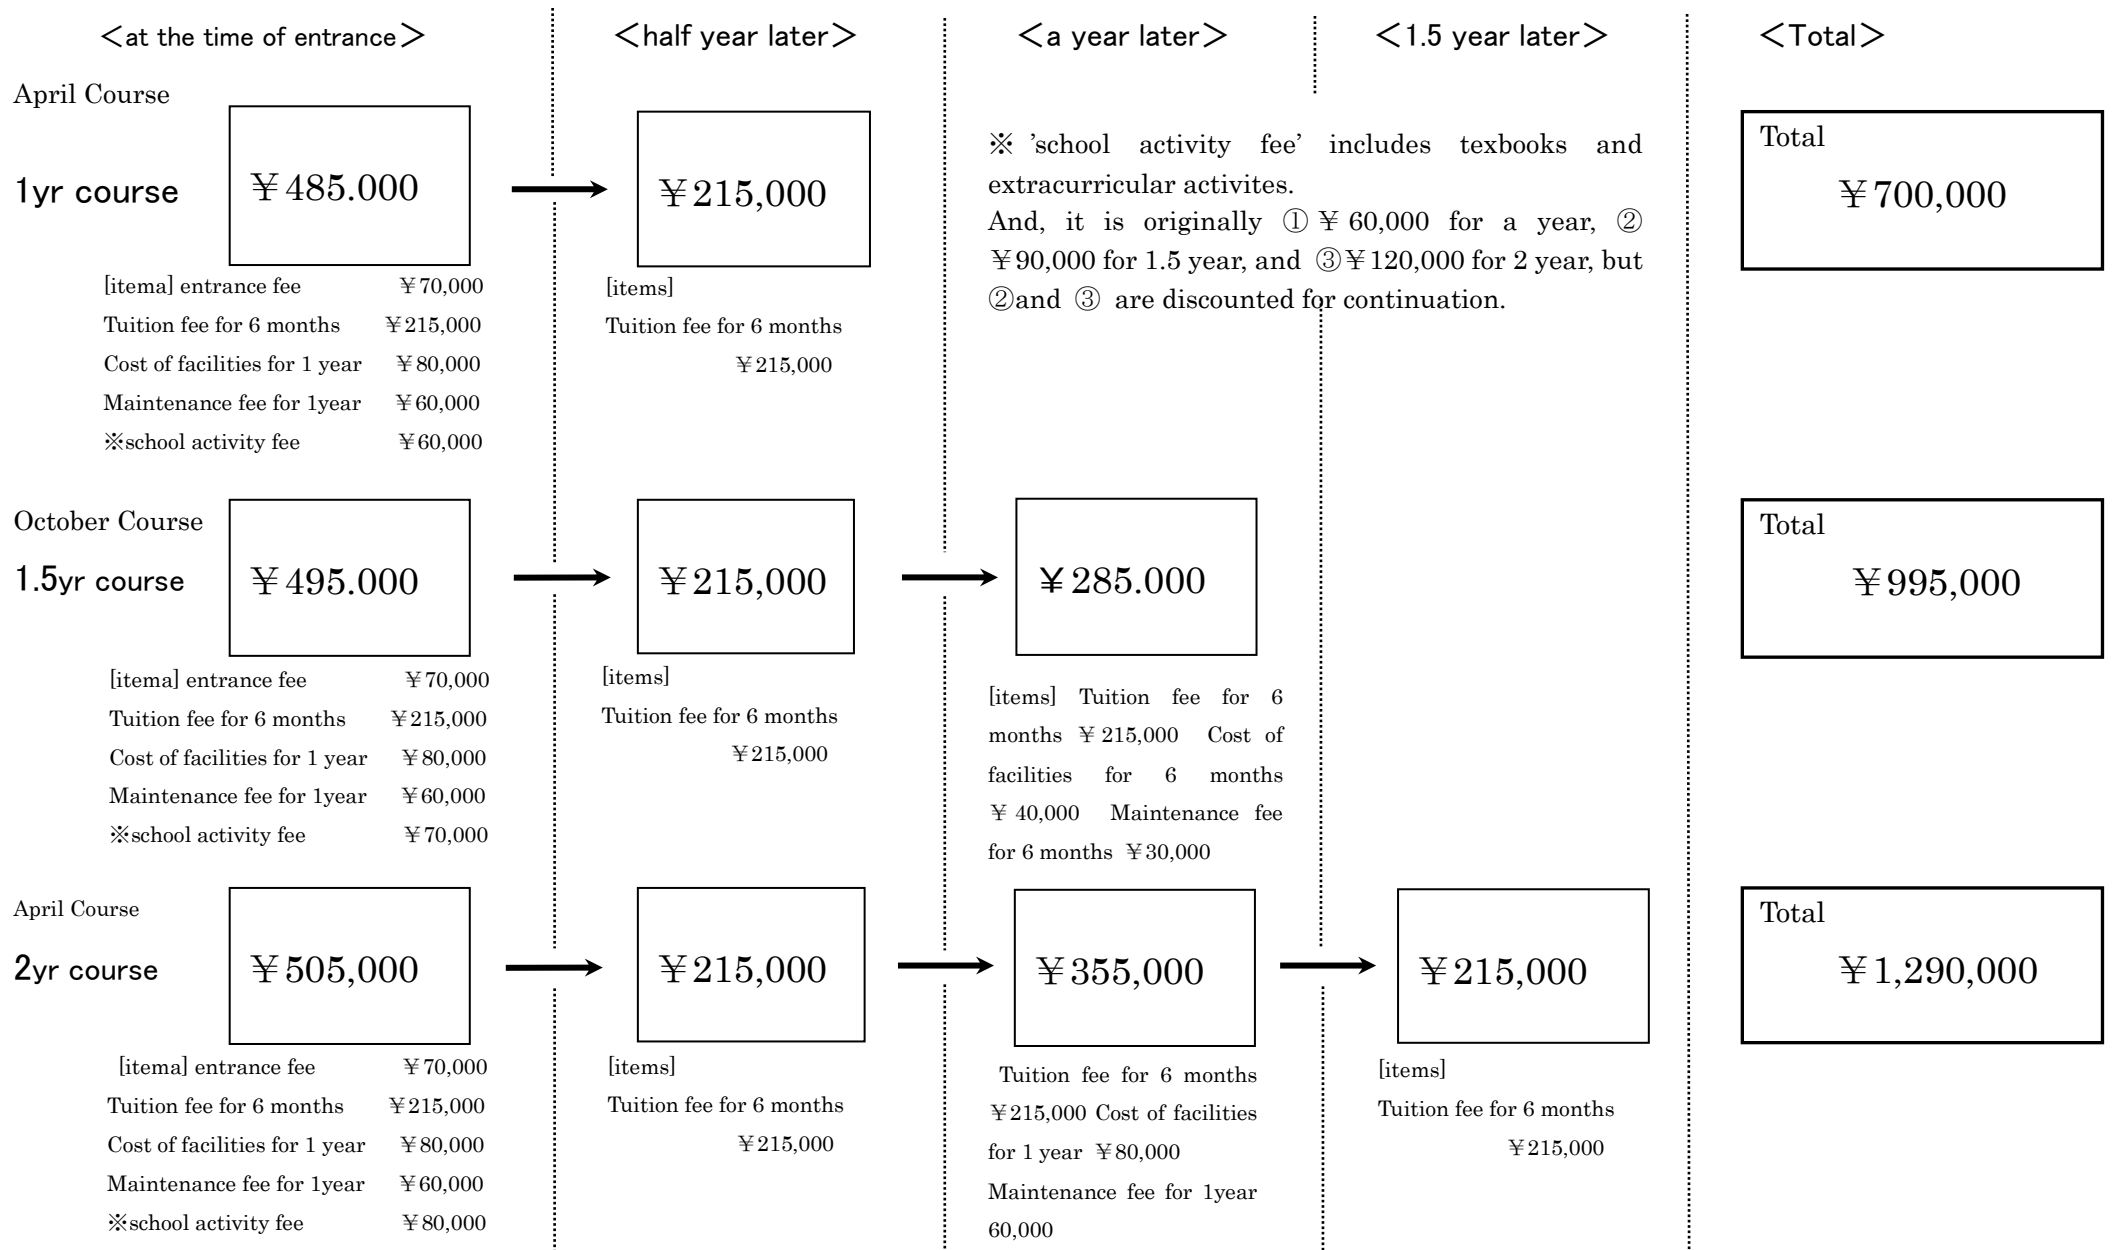

Payment Procedure

※It does not include the application fee of ¥20,000

- If you cancel after submitting the admission documents, the full amount will be refunded, excluding the selection fee and admission fee.
- If you withdraw within one week of enrollment, 70% of the tuition fee will be refunded.
- If you withdraw within one month of enrollment, 30% of the tuition fee will be refunded.